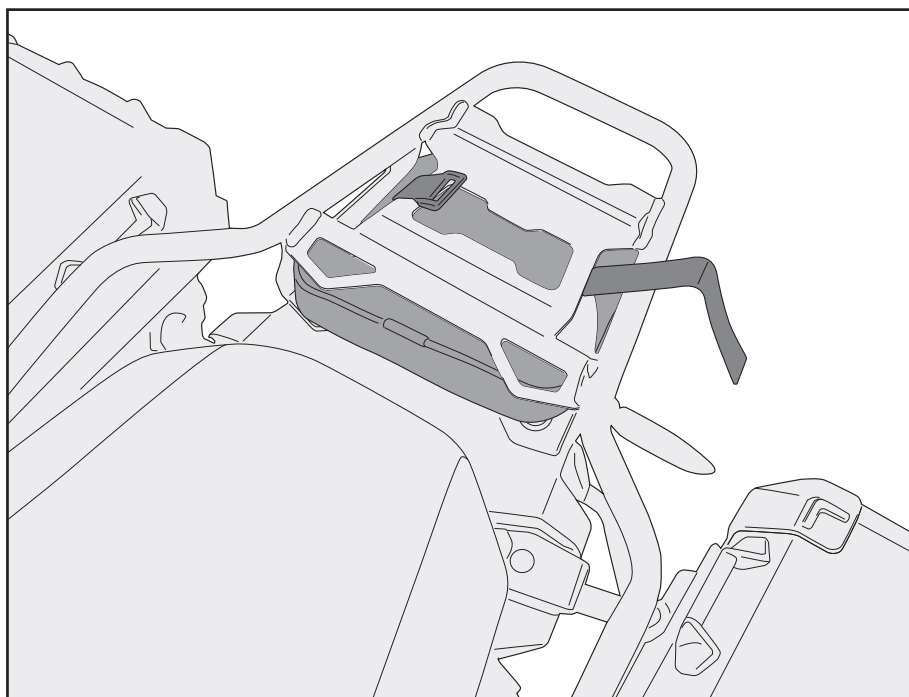

XS5112R

BORSA PORTA ATTREZZI XSTREAM - SPECIFIC XSTREAM TOOL BAG
SACOCHE À OUTILS SPÉCIFIQUE XSTREAM - SPEZIFISCHE XSTREAM WERKZEUGTASCHE
BOLSA PORTA UTENSILIOS XSTREAM - SACO PARA FERRAMENTA XSTREAM

BMW R1200GS ADVENTURE (2014)

ISTRUZIONI DI MONTAGGIO - MOUNTING INSTRUCTIONS
INSTRUCTIONS DE MONTAGE - BAUANLEITUNG
INSTRUCCIONES DE MONTAJE - INSTRUÇÕES DE MONTAGEM

XS5112R

BORSA PORTA ATTREZZI XSTREAM - SPECIFIC XSTREAM TOOL BAG
SACOCHE À OUTILS SPÉCIFIQUE XSTREAM - SPEZIFISCHE XSTREAM WERKZEUGTASCHE
BOLSA PORTA UTENSILIOS XSTREAM - SACO PARA FERRAMENTA XSTREAM

BMW R1200GS ADVENTURE (2014)