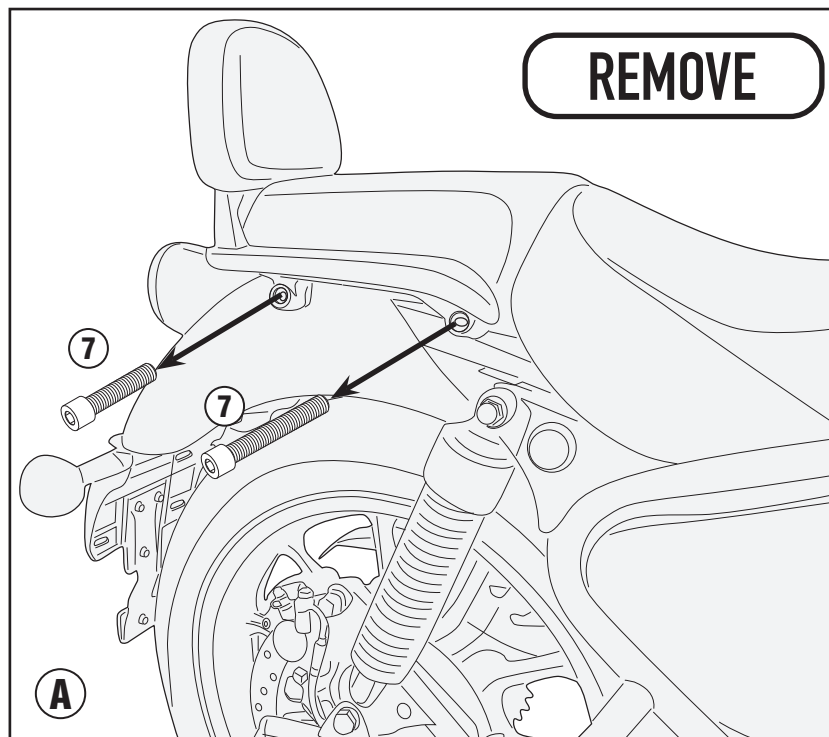

TMT9053 - TMT9053K

TELAIETTO LATERALE SPECIFICO - SPECIFIC SADDLEBAG TUBULAR HOLDER - SUPPORT TUBULAIRE POUR SACOCHES CAVALIÈRES - SPEZIAL SEITENTRAEGER FUER
WEICHTASCHEN - PORTA ALFORJAS TUBULAR LATERAL - SUPORTE LATERAL DE ALFORGES

ROYAL ENFIELD METEOR 350 (2021)