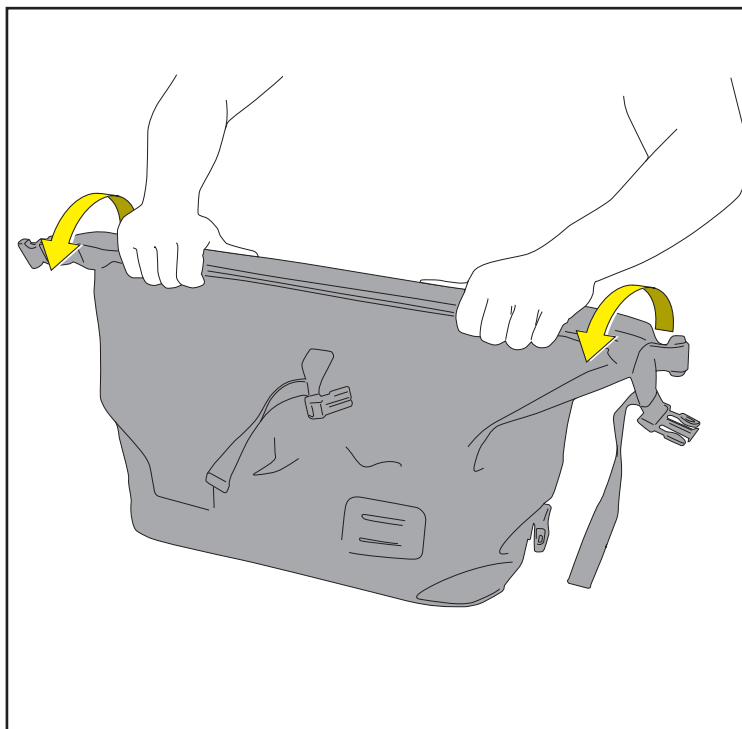

T506 - T507 - T511 - T512

BORSA WATERPROOF PER BAULETTO TREKKER OUTBACK 37/42/48/58 LT - WATERPROOF BAG FOR TREKKER OUTBACK 37/42/48/58 LT
SAC ÉTANCHE DE 37/42/48/58 LT POUR TREKKER OUTBACK - WASSERDICHTE TASCHÉ FÜR TREKKER OUTBACK TOPCASE 37/42/48/58 LT
BOLSA WATERPROOF PARA MALETA TREKKER OUTBACK 37/42/48/58 LT - SACO IMPERMEÁVEL PARA TREKKER OUTBACK 37/42/48/58 LT

T506

T507

T511

T512

T506 - T507 - T511 - T512

BORSA WATERPROOF PER BAULETTO TREKKER OUTBACK 37/42/48/58 LT - WATERPROOF BAG FOR TREKKER OUTBACK 37/42/48/58 LT
SAC ÉTANCHE DE 37/42/48/58 LT POUR TREKKER OUTBACK - WASSERDICHTE TASCHÉ FÜR TREKKER OUTBACK TOPCASE 37/42/48/58 LT
BOLSA WATERPROOF PARA MALETA TREKKER OUTBACK 37/42/48/58 LT - SACO IMPERMEÁVEL PARA TREKKER OUTBACK 37/42/48/58 LT