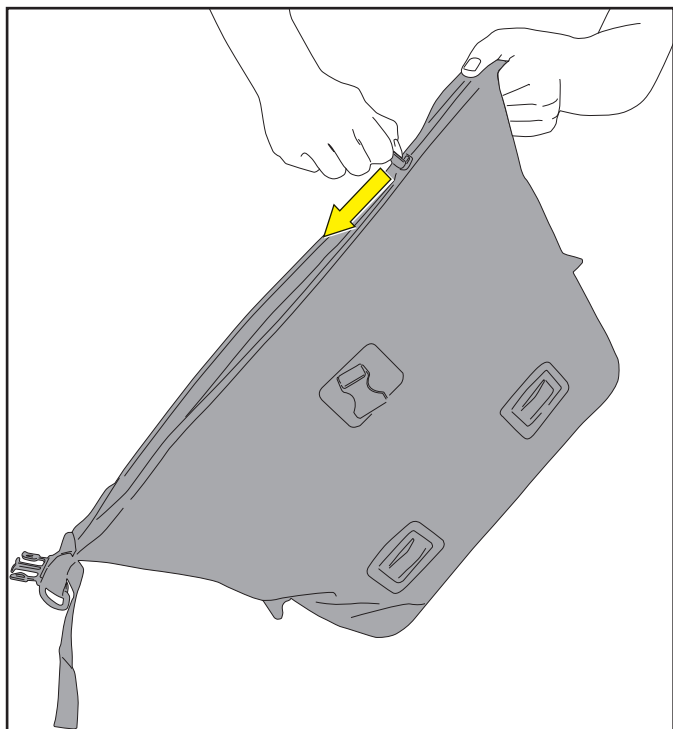

T506 - T507 - T511 - T512

BORSA WATERPROOF PER BAULETTO TREKKER OUTBACK 37/42/48/58 LT - WATERPROOF BAG FOR TREKKER OUTBACK 37/42/48/58 LT
SAC ÉTANCHE DE 37/42/48/58 LT POUR TREKKER OUTBACK - WASSERDICHTE TASCHÉ FÜR TREKKER OUTBACK TOPCASE 37/42/48/58 LT
BOLSA WATERPROOF PARA MALETA TREKKER OUTBACK 37/42/48/58 LT - SACO IMPERMEÁVEL PARA TREKKER OUTBACK 37/42/48/58 LT

T506

T507

T511

T512

T506 - T507 - T511 - T512

BORSA WATERPROOF PER BAULETTO TREKKER OUTBACK 37/42/48/58 LT - WATERPROOF BAG FOR TREKKER OUTBACK 37/42/48/58 LT
SAC ÉTANCHE DE 37/42/48/58 LT POUR TREKKER OUTBACK - WASSERDICHTE TASCHÉ FÜR TREKKER OUTBACK TOPCASE 37/42/48/58 LT
BOLSA WATERPROOF PARA MALETA TREKKER OUTBACK 37/42/48/58 LT - SACO IMPERMEÁVEL PARA TREKKER OUTBACK 37/42/48/58 LT