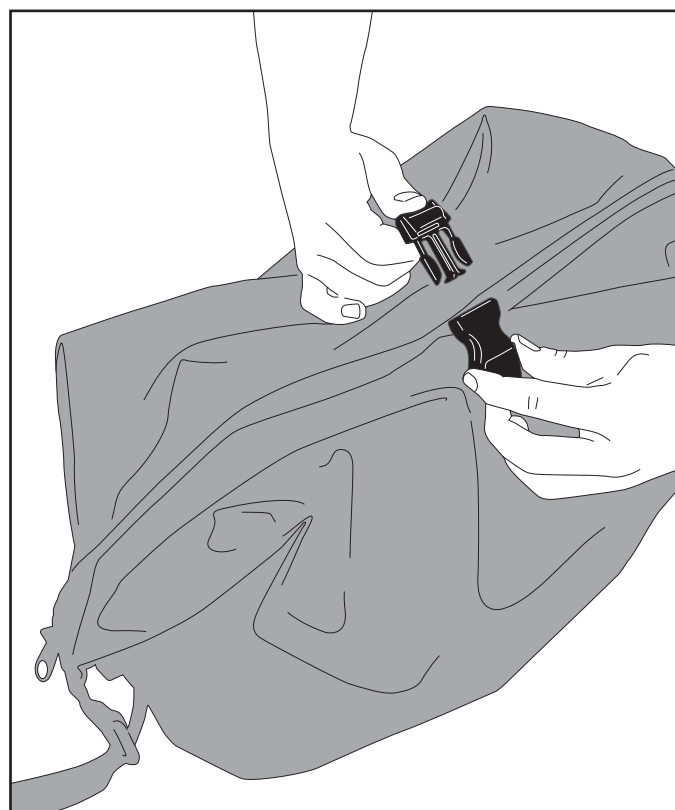

T506

T507

T511

T512

T506 - T507 - T511 - T512

BORSA WATERPROOF PER BAULETTO TREKKER OUTBACK 37/42/48/58 LT - WATERPROOF BAG FOR TREKKER OUTBACK 37/42/48/58 LT
SAC ÉTANCHE DE 37/42/48/58 LT POUR TREKKER OUTBACK - WASSERDICHTE TASCHÉ FÜR TREKKER OUTBACK TOPCASE 37/42/48/58 LT
BOLSA WATERPROOF PARA MALETA TREKKER OUTBACK 37/42/48/58 LT - SACO IMPERMEÁVEL PARA TREKKER OUTBACK 37/42/48/58 LT