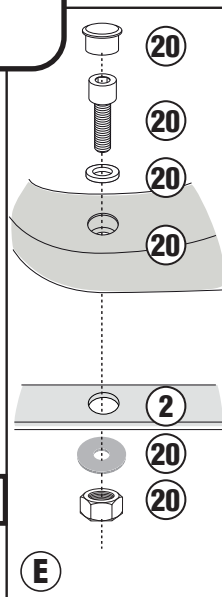

GL5566V

GL5567V

M8x60mm

M8x50mm

M6x25mm

M8x20mm

Hole Ø8mm

Hole Ø8mm/
External Ø20mm/
D.2mm

Hole Ø9mm/
External Ø32mm/
D.2mm

Hole Ø8mm/
External Ø14mm/
D.0.3mm

Hole Ø6mm/
External Ø18mm/
D.1.5mm

Hole Ø10.5mm/
External Ø24mm/
H.18mm

Hole Ø8.2mm/
External Ø12mm/
H.17mm

Hole Ø8.2mm/
External Ø24mm/
H.6mm

M8 PLATE

TIGHTENING TORQUE 7,5Nm

M5/M7/M5M/M6M PLATE

TIGHTENING TORQUE 7,5Nm

M9 PLATE

TIGHTENING TORQUE 7,5Nm