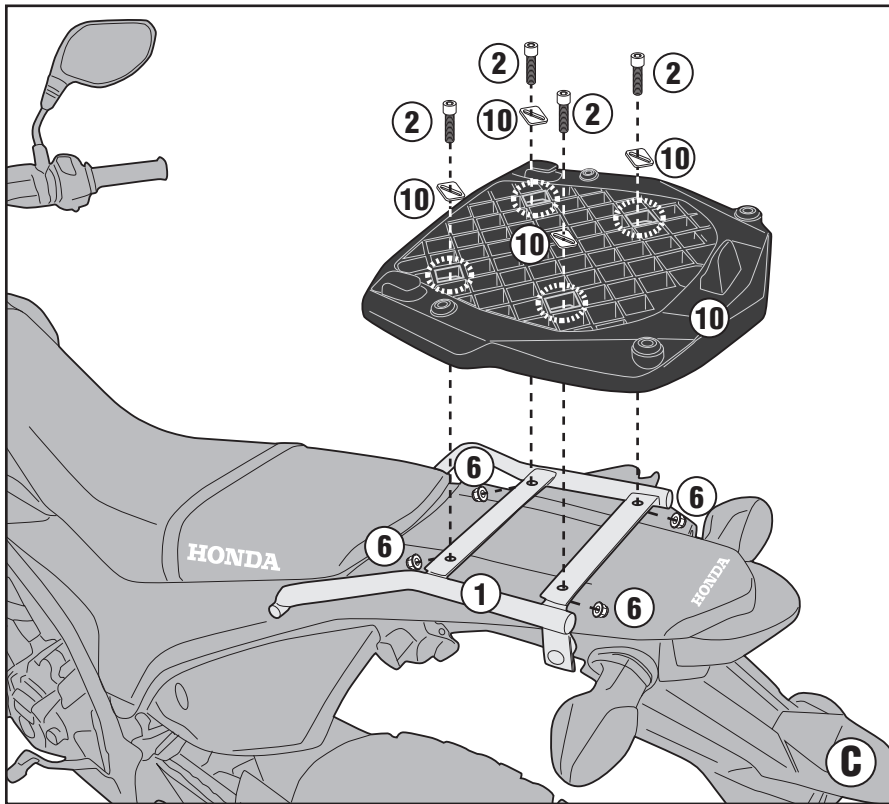

SR1191 - KR1191

PORTAPACCO SPECIFICO - SPECIFIC HOLDER - PORTE-PAQUET SPÉCIFIQUE - SPEZIFISCHER TRÄGER - PORTA-EQUIPAJE ESPECÍFICO - TRANSPORTADOR ESPECÍFICO

HONDA CRF 300 L (2021)

E251 MONOKEY PLATE