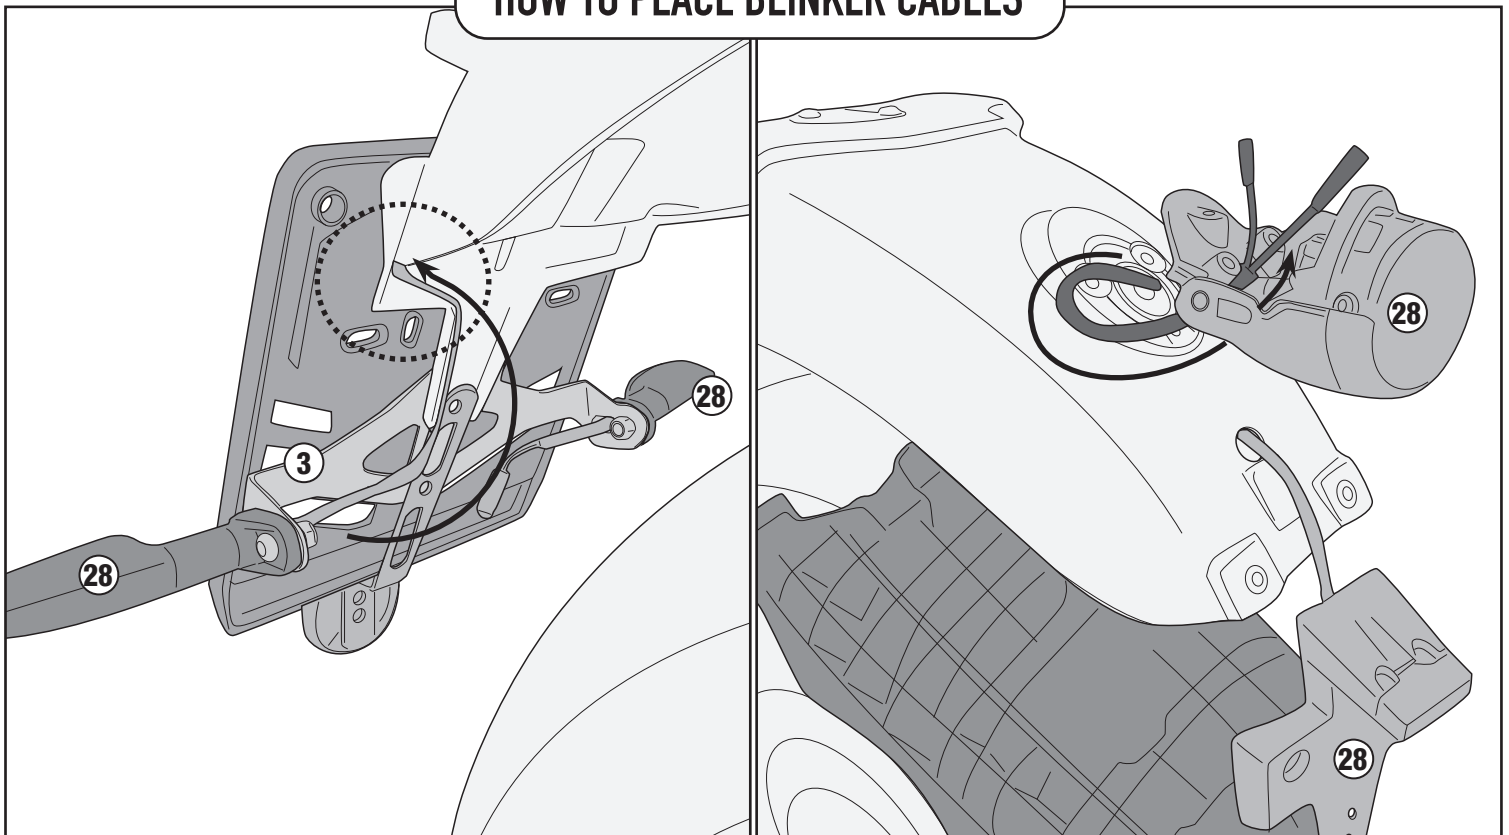

HOW TO PLACE BLINKER CABLES