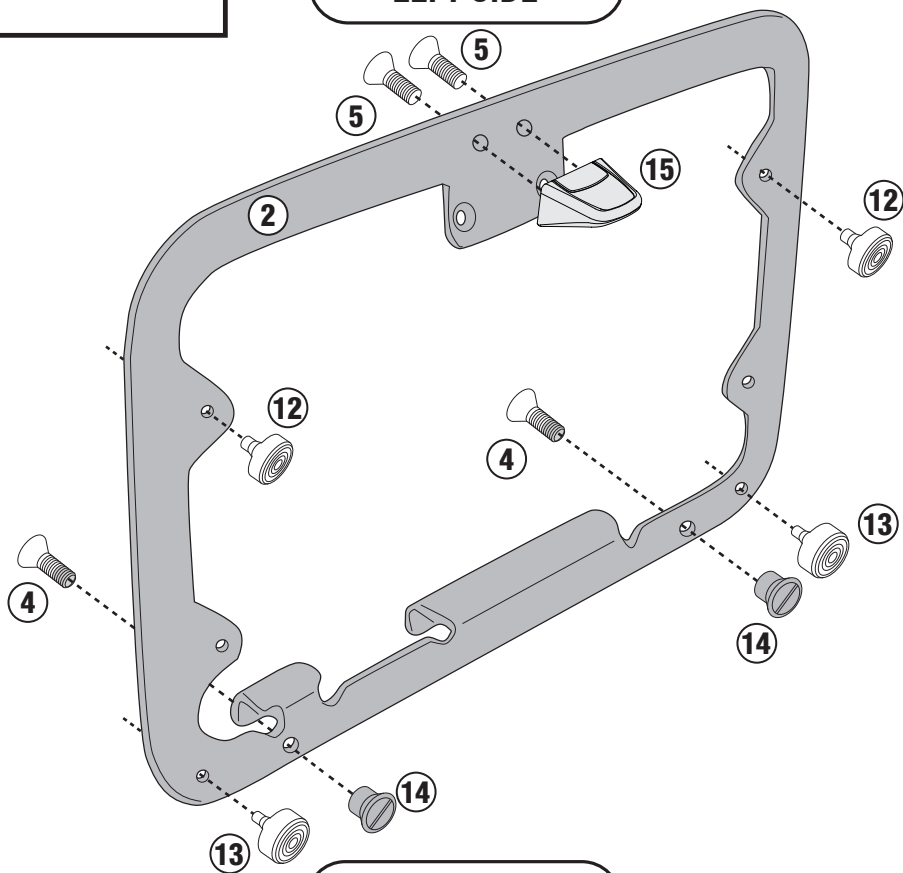

PL5112B - KL5112B

ATTACCHI SPECIFICI PER - SPECIFIC FITTING KIT FOR - KIT DE MONTAGE SPECIFIQUE POUR
SPEZIFISCHER MONTAGEKIT FÜR - ANCLAJE ESPECÍFICO PARA - ANCORADOURO ESPECÍFICO

BMW R1200GS ADVENTURE (2014/2018) /BMW R1250GS ADVENTURE (2021)

MOUNTING FOR DLMK36 CASES

LEFT SIDE

RIGHT SIDE